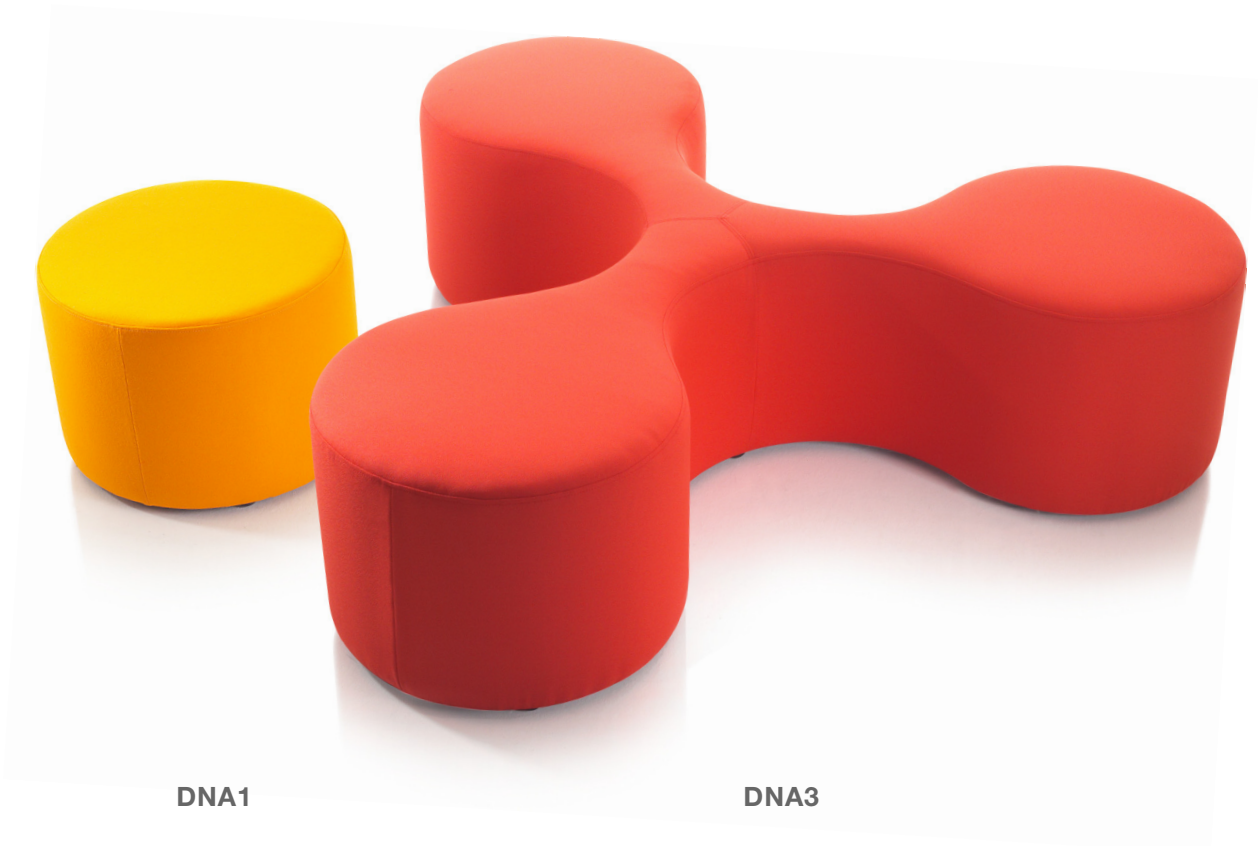

Dna

DNA1

DNA3

The soft curves and rounded shapes, make Dna the perfect range to define any breakout or informal meeting area. The stool can nest together with the island or be used individually as stand alone pieces.

Key Facts

- Black Plastic Glides
- Plywood and CMHR foam
- Two tone upholstery available
- 5 year warranty
- Min 98% recyclable
- 100% British manufactured

Dimensions (mm)

	DNA1	DNA2
Overall Width	520	1450
Overall Depth	520	1450
Seat Width	520	520
Seat Depth	520	520
Seat Height	450	450
Back Height	-	-
Arm Height	-	-